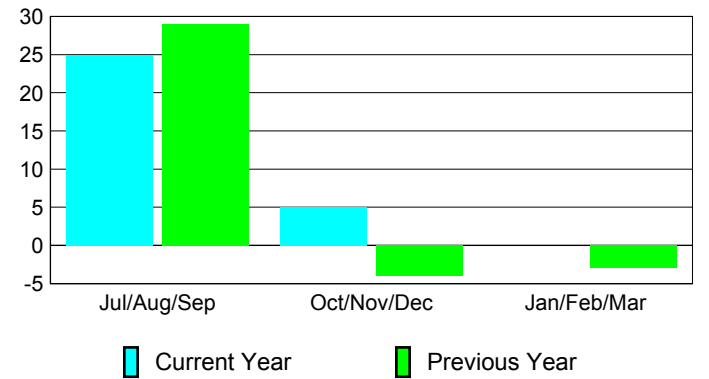

Club Results 2012-2013

Goal, New, Dropped, Gain/Loss

MEMBERSHIP

Membership Results
2012-2013

Membership
2011-2012

Month	Net Memb Goal	Actual New Memb	Actual Dropped Memb	Gain/Loss of Memb	Gain/Loss of Memb
Jul/Aug/Sep	35	46	-21	25	29
Oct/Nov/Dec	10	19	-14	5	-4
Jan/Feb/Mar	5				-3
Totals	50	65	-35	30	22

Membership Results 2012-2013

Goal, New, Dropped, Gain/Loss

Comparison of Club Gain/Loss

Current Year Compared to the Previous Year

Comparison of Membership Gain/Loss

Current Year Compared to the Previous Year

YTD Status Quo Clubs 2012-2013

Status Quo Clubs Compared to Status Quo Members

Gender Comparison 2012-2013

Jul/Aug/Sep

Oct/Nov/Dec

Jan/Feb/Mar

Male

Female