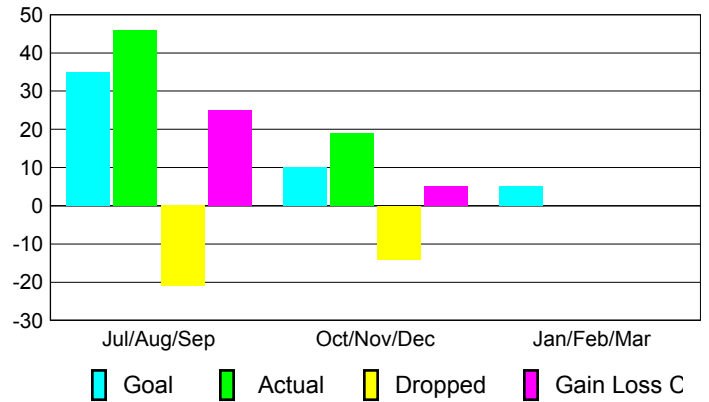

Club Results 2012-2013

Goal, New, Dropped, Gain/Loss

MEMBERSHIP

Membership Results
2012-2013

Membership
2011-2012

Month	Net Memb Goal	Actual New Memb	Actual Dropped Memb	Gain/Loss of Memb	Gain/Loss of Memb
Jul/Aug/Sep	35	46	-21	25	29
Oct/Nov/Dec	10	19	-14	5	-4
Jan/Feb/Mar	5				-3
Totals	50	65	-35	30	22

Membership Results 2012-2013

Goal, New, Dropped, Gain/Loss

Comparison of Club Gain/Loss

Current Year Compared to the Previous Year

Comparison of Membership Gain/Loss

Current Year Compared to the Previous Year